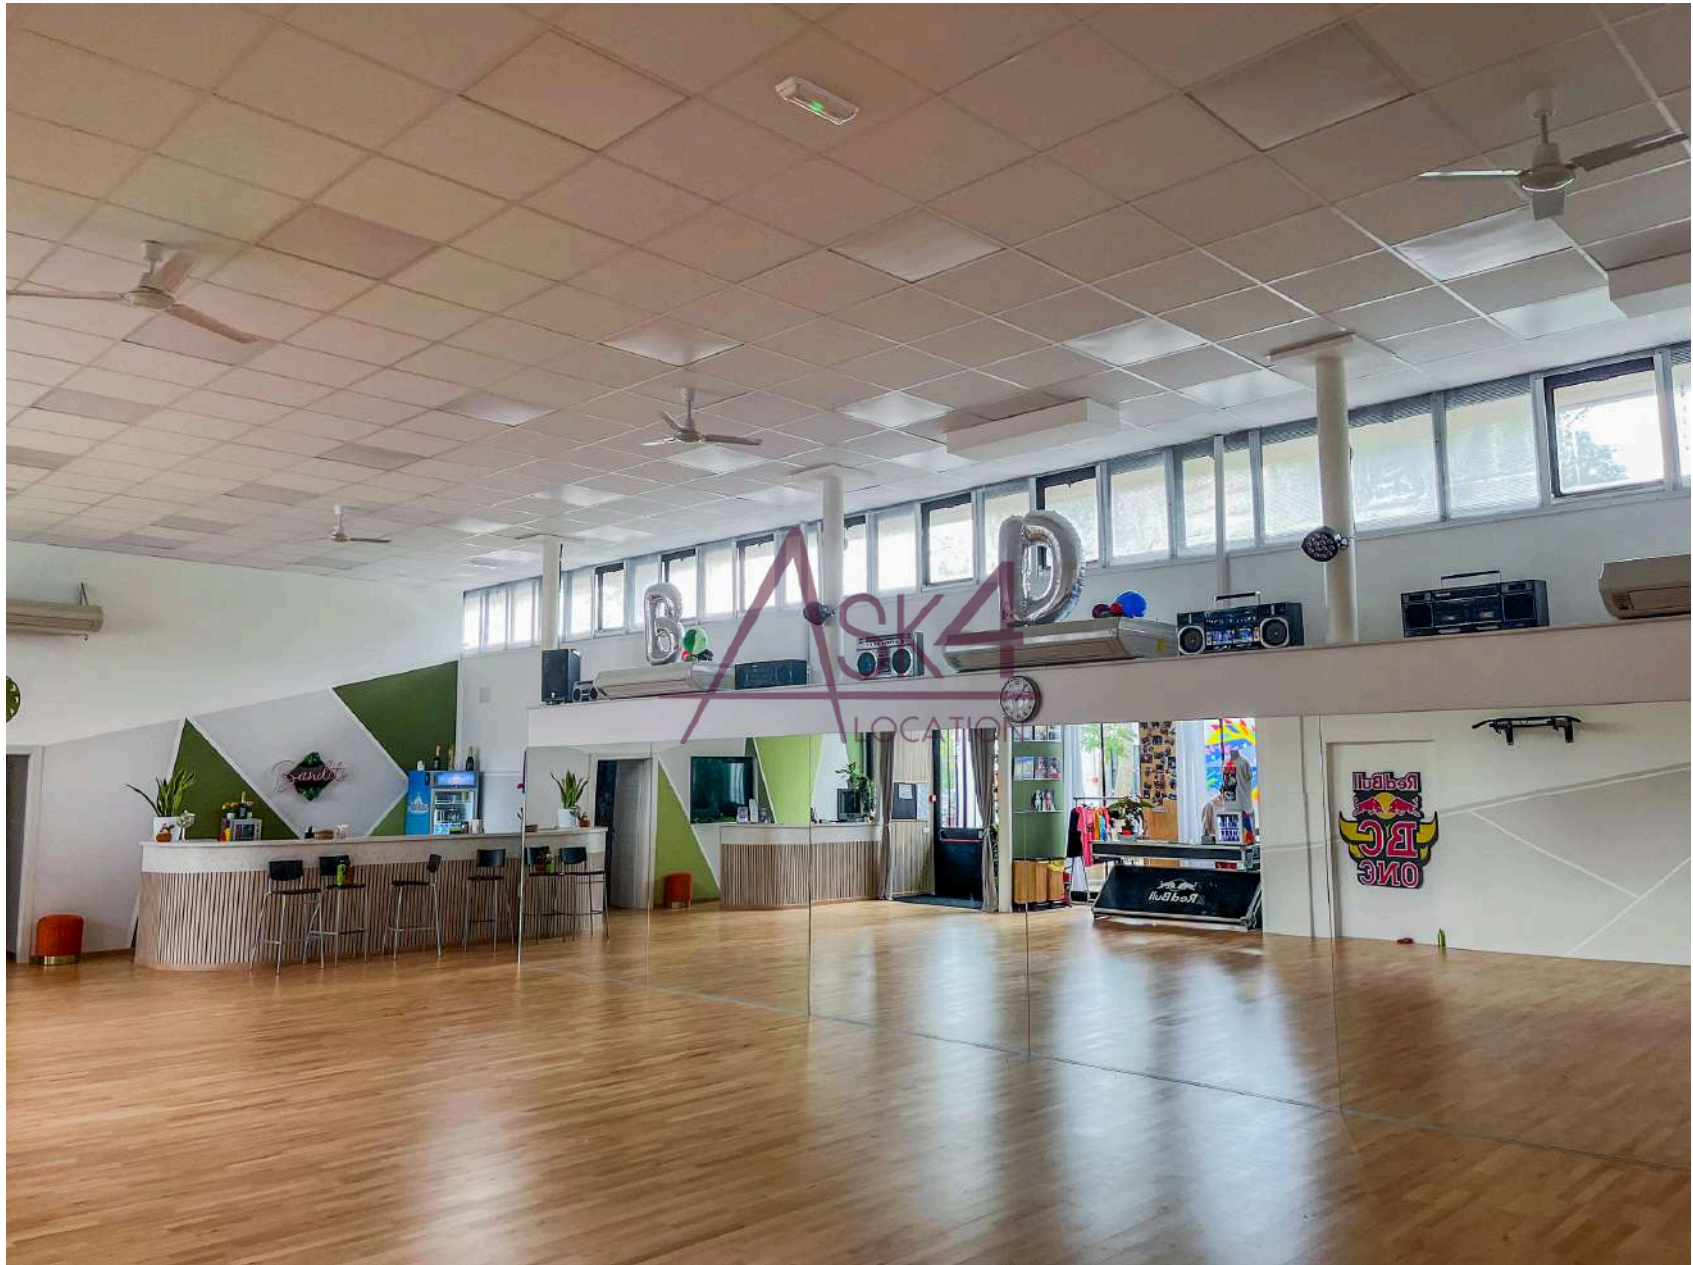

Ask4 Location Srl - P.Iva/C.F. 10368380969 - www.ask4location.it - info@ask4location.it